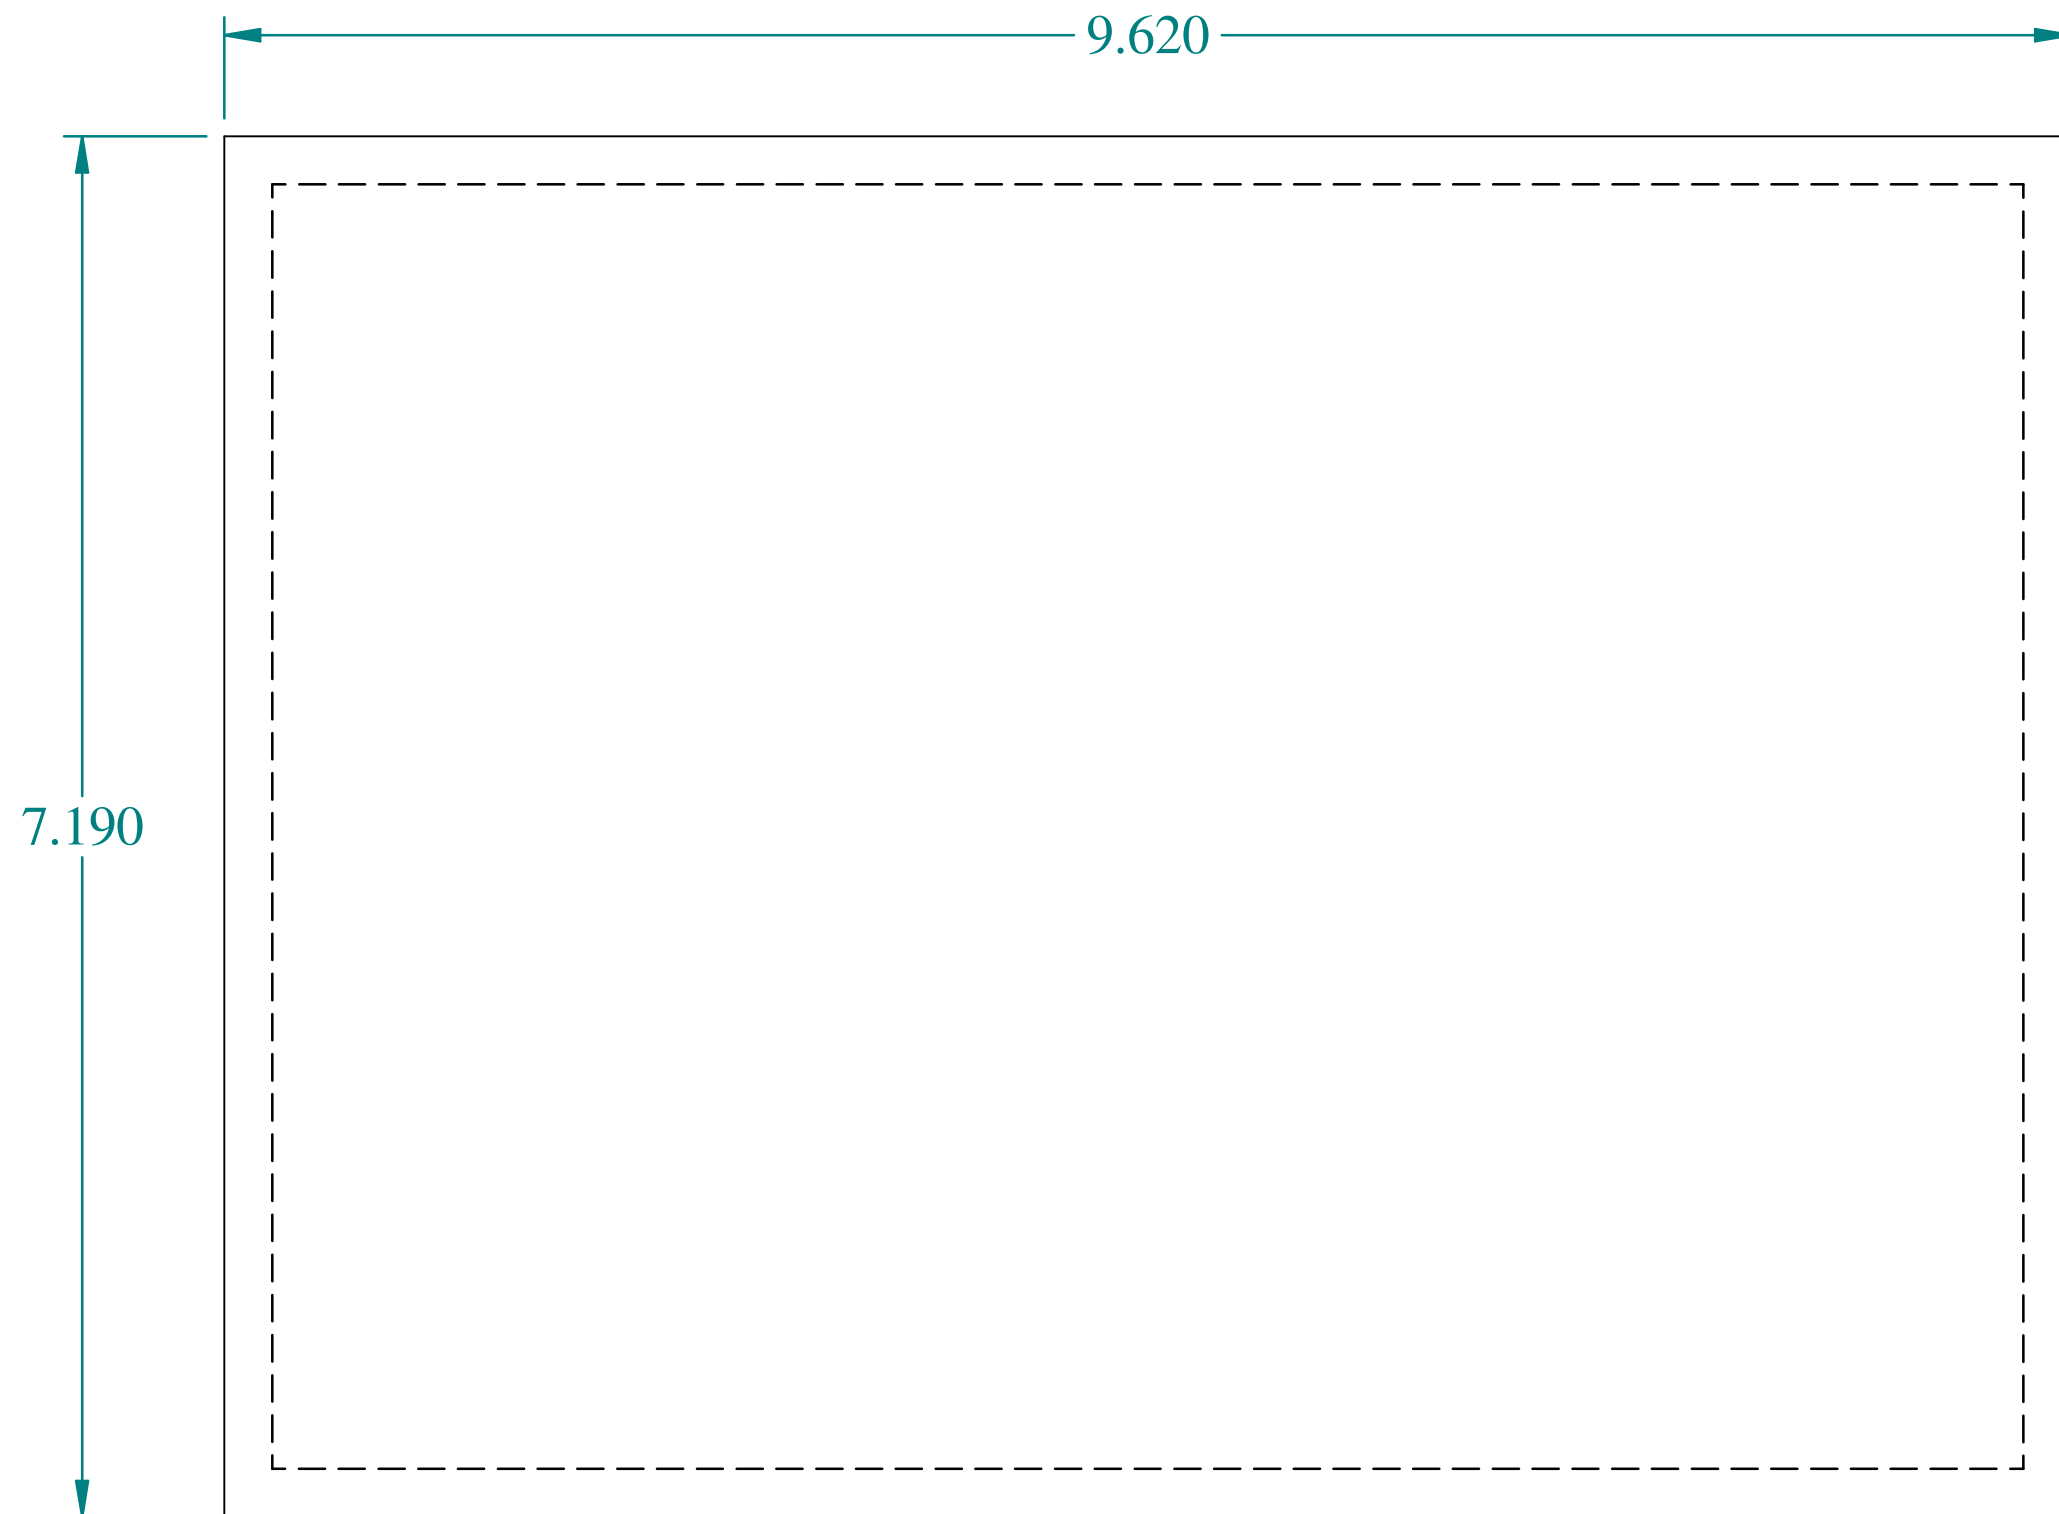

PART No. 1481WFL96

for more information visit  
[www.hammondmfg.com](http://www.hammondmfg.com)

Data subject to change without notice

Isometric drawing Not to Scale

ISOMETRIC VIEW

FRONT VIEW

SIDE VIEW