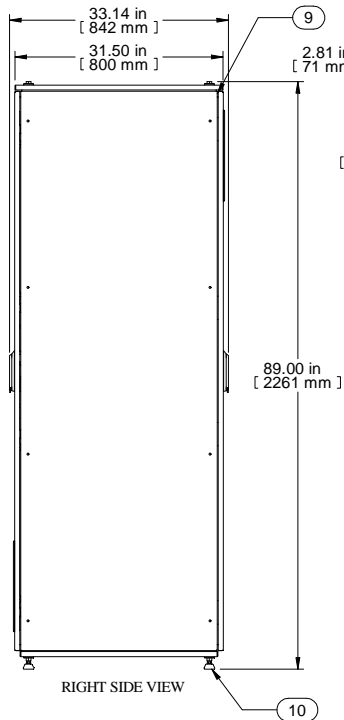

ISOMETRIC VIEW

ISOMETRIC VIEW  
DOORS AND SIDE  
PANELS REMOVED

Item Number	Title	Quantity
1	HME - FRAME WELDMENT 2200 X 600 X 800	1
2	HME TOP PANEL ASSEMBLY	1
3	HME BOTTOM PANEL ASSEMBLY	1
4	HDME - SOLID DOOR ASS'Y 2200MM X 600MM	1
5	HDME - SOLID DOOR ASS'Y 2200MM X 600MM	1
6	GLAND PLATE 13.88 x 13.88	2
7	DEPTH GRID STRAPS (PAIR)	3
8	47U PANEL RAILS FOR 19°MTG (PAIR)	2
9	HME-SIDE PANEL (PAIR)	1
10	HME - LEVELLING FEET (SET)	1

Data subject to change without notice. Isometric drawing not to scale.

Les données sont sujettes à changement sans préavis.

www.hammondmfg.com

**PART NO. HDME2268**