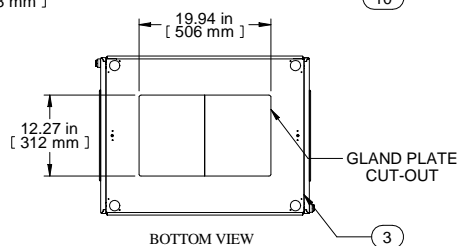

ISOMETRIC VIEW

ISOMETRIC VIEW  
DOORS AND SIDE  
PANELS REMOVED

Item Number	Title	Quantity
1	HME - FRAME WELDMENT 2200 X 600 X 800	1
2	HME TOP PANEL ASSEMBLY	1
3	HME BOTTOM PANEL ASSEMBLY	1
4	HDME - SOLID DOOR ASS'Y 2200MM X 600MM	1
5	HDME - SOLID DOOR ASS'Y 2200MM X 600MM	1
6	GLAND PLATE 13.88 x 13.88	2
7	DEPTH GRID STRAPS (PAIR)	3
8	47U PANEL RAILS FOR 19°MTG (PAIR)	2
9	HME-SIDE PANEL (PAIR)	1
10	HME - LEVELLING FEET (SET)	1

Data subject to change without notice. Isometric drawing not to scale.

Les données sont sujettes à changement sans préavis.

www.hammondmfg.com

**PART NO. HDME2268**