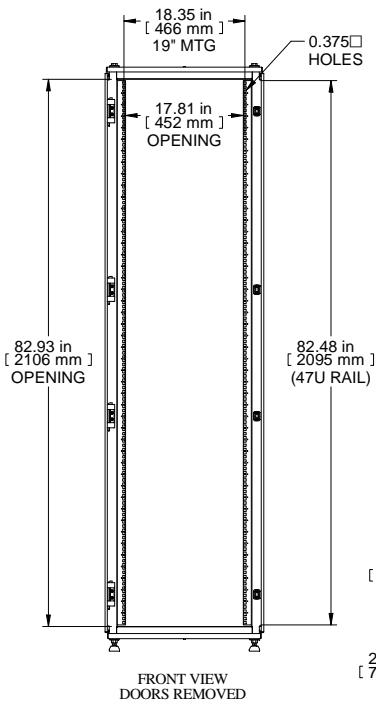

ISOMETRIC VIEW

ISOMETRIC VIEW  
DOORS AND SIDE  
PANELS REMOVED

Item Number	Title	Quantity
1	HME - FRAME WELDMENT 2200 X 600 X 800	1
2	HME TOP PANEL ASSEMBLY	1
3	HME BOTTOM PANEL ASSEMBLY	1
4	HDME - SOLID DOOR ASS'Y 2200MM X 600MM	1
5	HDME - SOLID DOOR ASS'Y 2200MM X 600MM	1
6	GLAND PLATE 13.88 x 13.88	2
7	DEPTH GRID STRAPS (PAIR)	3
8	47U PANEL RAILS FOR 19°MTG (PAIR)	2
9	HME-SIDE PANEL (PAIR)	1
10	HME - LEVELLING FEET (SET)	1

Data subject to change without notice. Isometric drawing not to scale.

Les données sont sujettes à changement sans préavis.

www.hammondmfg.com

**PART NO. HDME2268**