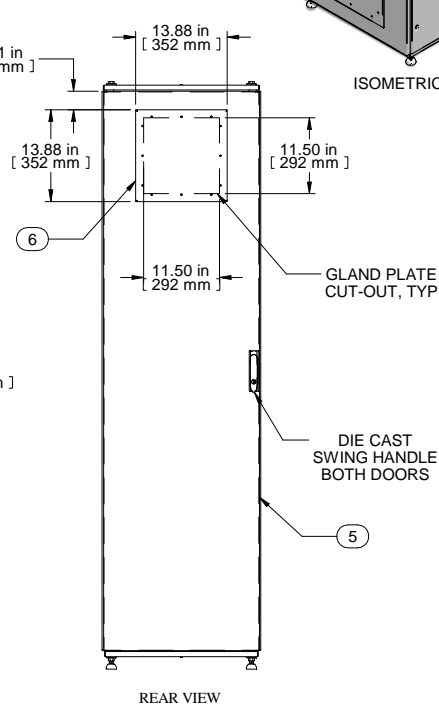

ISOMETRIC VIEW

ISOMETRIC VIEW  
DOORS AND SIDE  
PANELS REMOVED

Item Number	Title	Quantity
1	HME - FRAME WELDMENT 2200 X 600 X 800	1
2	HME TOP PANEL ASSEMBLY	1
3	HME BOTTOM PANEL ASSEMBLY	1
4	HDME - SOLID DOOR ASS'Y 2200MM X 600MM	1
5	HDME - SOLID DOOR ASS'Y 2200MM X 600MM	1
6	GLAND PLATE 13.88 x 13.88	2
7	DEPTH GRID STRAPS (PAIR)	3
8	47U PANEL RAILS FOR 19°MTG (PAIR)	2
9	HME-SIDE PANEL (PAIR)	1
10	HME - LEVELLING FEET (SET)	1

Data subject to change without notice. Isometric drawing not to scale.

Les données sont sujettes à changement sans préavis.

www.hammondmfg.com

**PART NO. HDME2268**