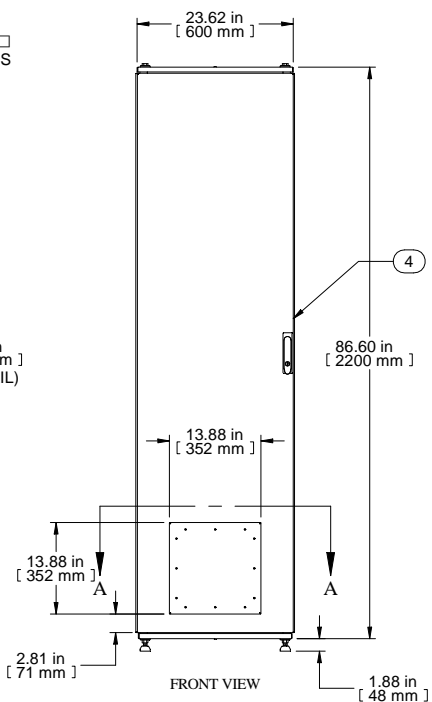

ISOMETRIC VIEW

ISOMETRIC VIEW  
DOORS AND SIDE  
PANELS REMOVED

Item Number	Title	Quantity
1	HME - FRAME WELDMENT 2200 X 600 X 800	1
2	HME TOP PANEL ASSEMBLY	1
3	HME BOTTOM PANEL ASSEMBLY	1
4	HDME - SOLID DOOR ASS'Y 2200MM X 600MM	1
5	HDME - SOLID DOOR ASS'Y 2200MM X 600MM	1
6	GLAND PLATE 13.88 x 13.88	2
7	DEPTH GRID STRAPS (PAIR)	3
8	47U PANEL RAILS FOR 19°MTG (PAIR)	2
9	HME-SIDE PANEL (PAIR)	1
10	HME - LEVELLING FEET (SET)	1

Data subject to change without notice. Isometric drawing not to scale.

Les données sont sujettes à changement sans préavis.

www.hammondmfg.com

**PART NO. HDME2268**